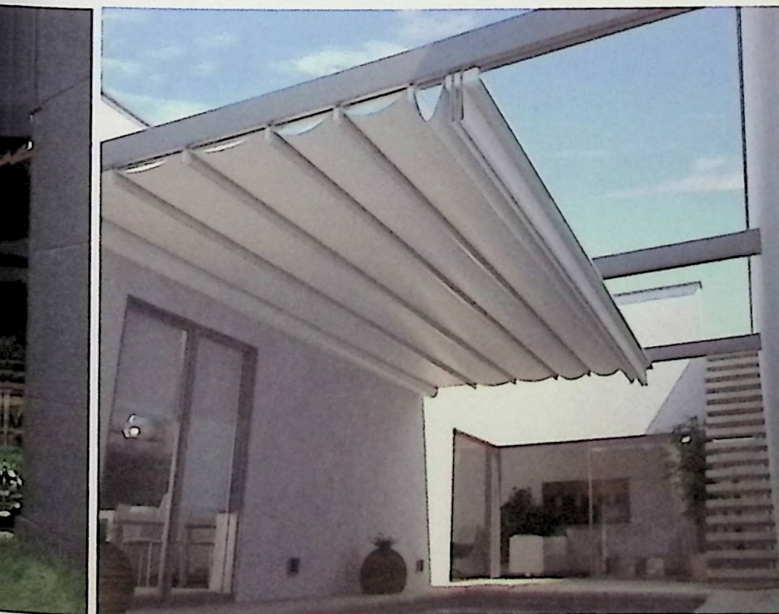

This product is a facade exterior sunshade roller blind system with ideal wind resistance. The product integrates a sophisticated zipper system, fully windproof. When the translucent fabric is closed, it can ensure a comfortable and pleasant indoor temperature. It can also retain a wide view of the outside world and effectively avoid mosquitoes.

单格
Single grid

双格
Double grid

三格
Three grid

移动阳光房

MOBILE SUNSHINE ROOM

L型阳光房 / L-shaped Sunshine Room

F型阳光房 / F-shaped Sunshine Room

U型阳光房 / U-shaped Sunshine Room

M型阳光房 / M-shaped Sunshine Room

产品场景

PRODUCT SCENARIO

部分案例

PART OF THE CASE SERIES

户外折叠式PVC雨篷

PVC PERGOLA

PVC PERGOLA

户外折叠式PVC雨篷

防风帘

WINDPROOF ROLLER SHUTTER

WINDPROOF ROLLER SHUTTER **防风帘**

铝合金百叶凉亭

ALUMINIUM PERGOLA

LEADING THE FASHION TREND OF THE SUNSHADE

SUNC SUNSHADE