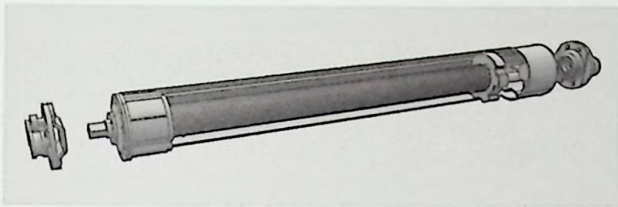

▶ 弹簧防风帘系统

SPRING WINDPROOF ROLLER SHUTTERS SYSTEM

自动弹簧卷帘系统，内置平衡器系统，轻轻一推即可上升，简便快捷；
Automatic spring roller blind system, built-in balancer system, can rise with a light push, simple and fast;