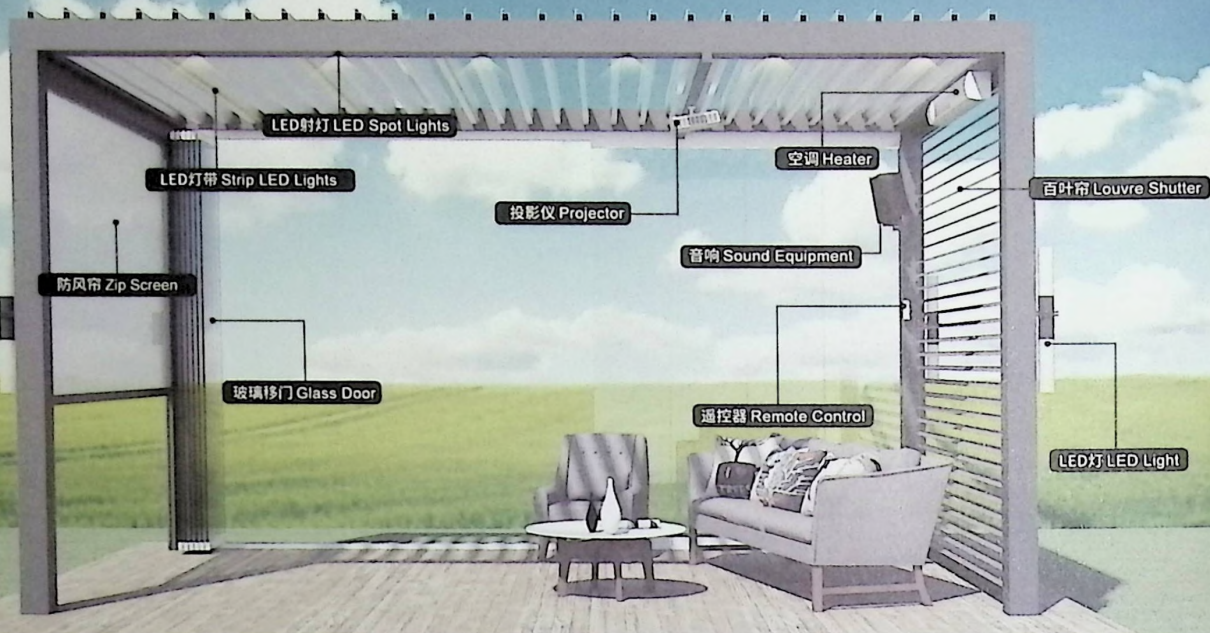

打开LED灯时，不受外界恶劣天干扰，室内又形成一个温馨的密闭生活空间。

The louver system blades can be rotated at multiple angles of 0-135° to ensure that the indoor light adapts to changes in the sun's rays.

In rainy days, when the louver system is closed, a waterproof top surface will be formed, and the integrated drainage system allows rainwater to flow through the columns and drain.

When the LED light is turned on, it is not disturbed by the bad weather outside, and a warm and closed living space is formed indoors.

■ 地面支撑式 Ground-supported

■ 双边立柱式 Bilateral column type

■ 单边立柱式 Unilateral column

■ 壁挂式 Wall-mounted

■ 卡墙式 Card wall

技术参数

TECHNICAL PARAMETER

最大规格(单幅): Maximum specification (single frame)	百叶方向4500mmX枢轴方向6000mm, 高度2800mm/倾斜度0° Louver direction 4500mmX pivot direction 6000mm, height 2800mm/tilt 0°
雨水强度 Rain intensity:	可处理0.04至0.05升/秒/平方米持续降雨强度 Can handle 0.04 to 0.05 l/sec/m2 continuous rainfall intensity
控制 control:	电机智能控制, 可配合电脑、平板电脑及智能手机进行操控 Intelligent motor control, which can be controlled by computer, tablet and smart phone
抗风性能 Wind resistance:	可抵御高达120公里/小时的风力 Can withstand winds up to 120 km/h
抗雪性能 Snow resistance:	可承担110干克/平方米的降雪 Can bear snowfall of 110 dry g/m2
电机控制 motor control:	电动驱动, 手动驱动, 可通过遥控、控制面板进行控制 Electric drive, manual drive, which can be controlled through remote control and control panel

提供各类相关产品配套 让凉亭独具创新

Provide a variety of products to make products unique and innovative

立面防风卷帘系统

Facade windproof roller shutter system

搭配防风帘，既可拥有一个安全且私密的空间，亦可保留宽阔的对外视野，而且还具有备抗风、防晒、防蚊虫等主要功能。

Equipped with a windproof curtain, it can not only have a safe and private space, but also retain a wide external view, and it also has the main functions of wind resistance, sun protection, and mosquito prevention.