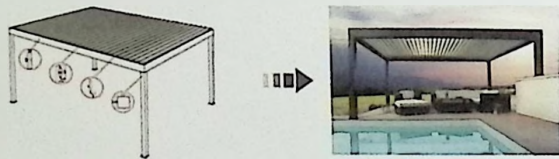

打开LED灯时，不受外界恶劣天干扰，室内又形成一个温馨的密闭生活空间。

The louver system blades can be rotated at multiple angles of 0-135° to ensure that the indoor light adapts to changes in the sun's rays.

In rainy days, when the louver system is closed, a waterproof top surface will be formed, and the integrated drainage system allows rainwater to flow through the columns and drain.

When the LED light is turned on, it is not disturbed by the bad weather outside, and a warm and closed living space is formed indoors.

■ 地面支撑式 Ground-supported

■ 双边立柱式 Bilateral column type

■ 单边立柱式 Unilateral column