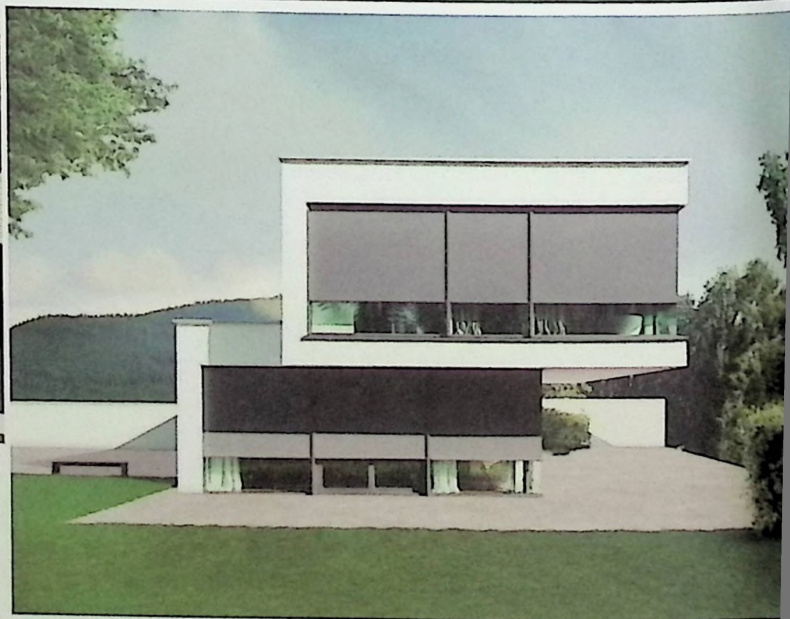

This product is a facade exterior sunshade roller blind system with ideal wind resistance. The product integrates a sophisticated zipper system, fully windproof. When the translucent fabric is closed, it can ensure a comfortable and pleasant indoor temperature. It can also retain a wide view of the outside world and effectively avoid mosquitoes.

M型阳光房 / M-shaped Sunshine Room

产品场景

PRODUCT SCENARIO

部分案例

PART OF THE CASE SERIES

户外折叠式PVC雨篷

PVC PERGOLA

PVC PERGOLA

户外折叠式PVC雨篷

防风帘

WINDPROOF ROLLER SHUTTER

WINDPROOF ROLLER SHUTTER **防风帘**

铝合金百叶凉亭

ALUMINIUM PERGOLA

LEADING THE FASHION TREND OF THE SUNSHADE

SUNC SUNSHADE