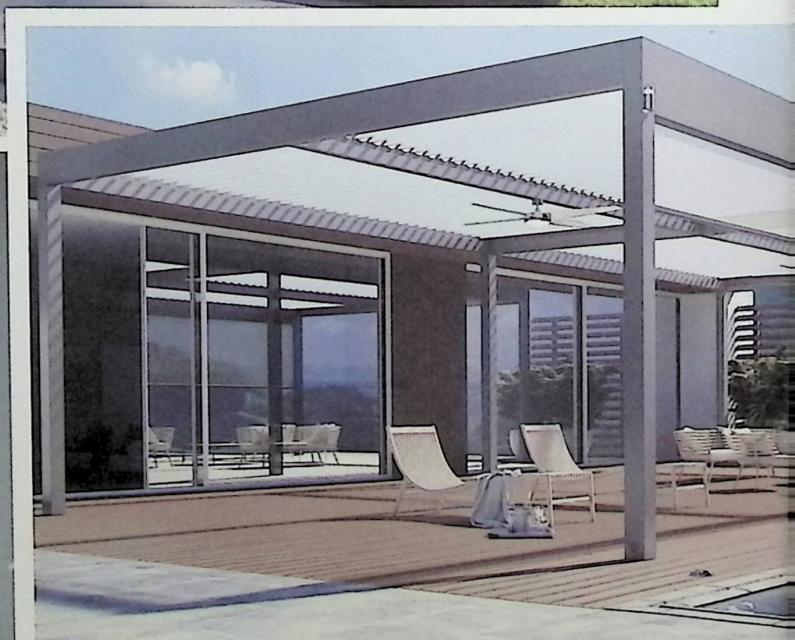

PVC凉亭
PVC pergola

SD90百叶
SD90 louvre

电动卷帘（罩壳款）
Motorized roller blinds
(with cover)

PVC凉亭
PVC pergola

电动休闲空间

ELECTRIC LEISURE SPACE SYSTEM

▶ 防雨百叶阳光房系统

RAIN-PROOF LOUVERED SUNLIGHT ROOM SYSTEM

打开LED灯时，不受外界恶劣天干扰，室内又形成一个温馨的密闭生活空间。

The louver system blades can be rotated at multiple angles of 0-135° to ensure that the indoor light adapts to changes in the sun's rays.

In rainy days, when the louver system is closed, a waterproof top surface will be formed, and the integrated drainage system allows rainwater to flow through the columns and drain.

When the LED light is turned on, it is not disturbed by the bad weather outside, and a warm and closed living space is formed indoors.

■ 地面支撑式 Ground-supported

■ 双边立柱式 Bilateral column type

■ 单边立柱式 Unilateral column