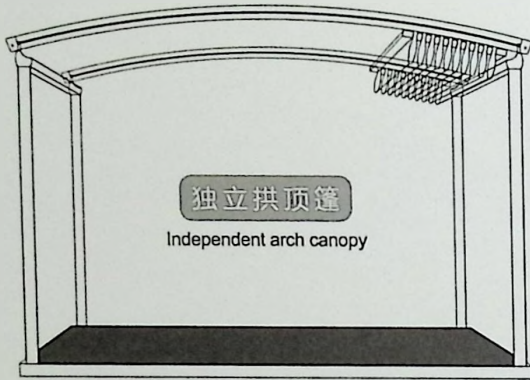

▶ 超长电动防风卷帘

EXTRA-LONG ELECTRIC WINDPROOF ROLLER SHUTTER

加长拼接款卷帘具有便捷性, 罩盒和下轨通过接波条连接, 解决高楼层拿不上去, 可进行现场拼接。
Extended splicing model roller blinds have the convenience that the cover box and the lower rail are connected by splicing strips, solving the problem that high floors cannot be taken up and can be spliced on site.

WINDPROOF ROLLER SHUTTER

防风帘

户外折叠式防雨天幕

OUTDOOR FOLDING RAINPROOF CANOPY

户外折叠式防雨天幕是近乎完美的中级户外遮阳系统，拥有牢固的结构，能够做到完全防御，是大型户外场所最好的选择。

Outdoor foldable rainproof canopy is a nearly perfect intermediate outdoor sunshade system. It has a solid structure and can be completely defensive. It is the best choice for large outdoor places.

适合场所：如屋顶露台、露天酒吧、餐厅&咖啡厅、花园、别墅庭院、仓储区、开放式通道等。

Suitable places: such as roof terraces, open-air bars, restaurants & cafes, gardens, villa courtyards, storage areas, open passages, etc.

尊享版 EXCLUSIVE EDITION