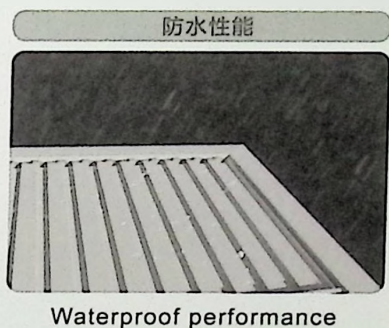

When the LED light is turned on, it is not disturbed by the bad weather outside, and a warm and closed living space is formed indoors.

■ 地面支撑式 Ground-supported

■ 双边立柱式 Bilateral column type

■ 单边立柱式 Unilateral column

■ 壁挂式 Wall-mounted

■ 卡墙式 Card wall

技术参数

TECHNICAL PARAMETER

最大规格(单幅): Maximum specification (single frame)	百叶方向4500mmX枢轴方向6000mm, 高度2800mm/倾斜度0° Louver direction 4500mmX pivot direction 6000mm, height 2800mm/tilt 0°
雨水强度 Rain intensity:	可处理0.04至0.05升/秒/平方米持续降雨强度 Can handle 0.04 to 0.05 l/sec/m2 continuous rainfall intensity
控制 control:	电机智能控制, 可配合电脑、平板电脑及智能手机进行操控 Intelligent motor control, which can be controlled by computer, tablet and smart phone
抗风性能 Wind resistance:	可抵御高达120公里/小时的风力 Can withstand winds up to 120 km/h
抗雪性能 Snow resistance:	可承担110干克/平方米的降雪 Can bear snowfall of 110 dry g/m2
电机控制 motor control:	电动驱动, 手动驱动, 可通过遥控、控制面板进行控制 Electric drive, manual drive, which can be controlled through remote control and control panel