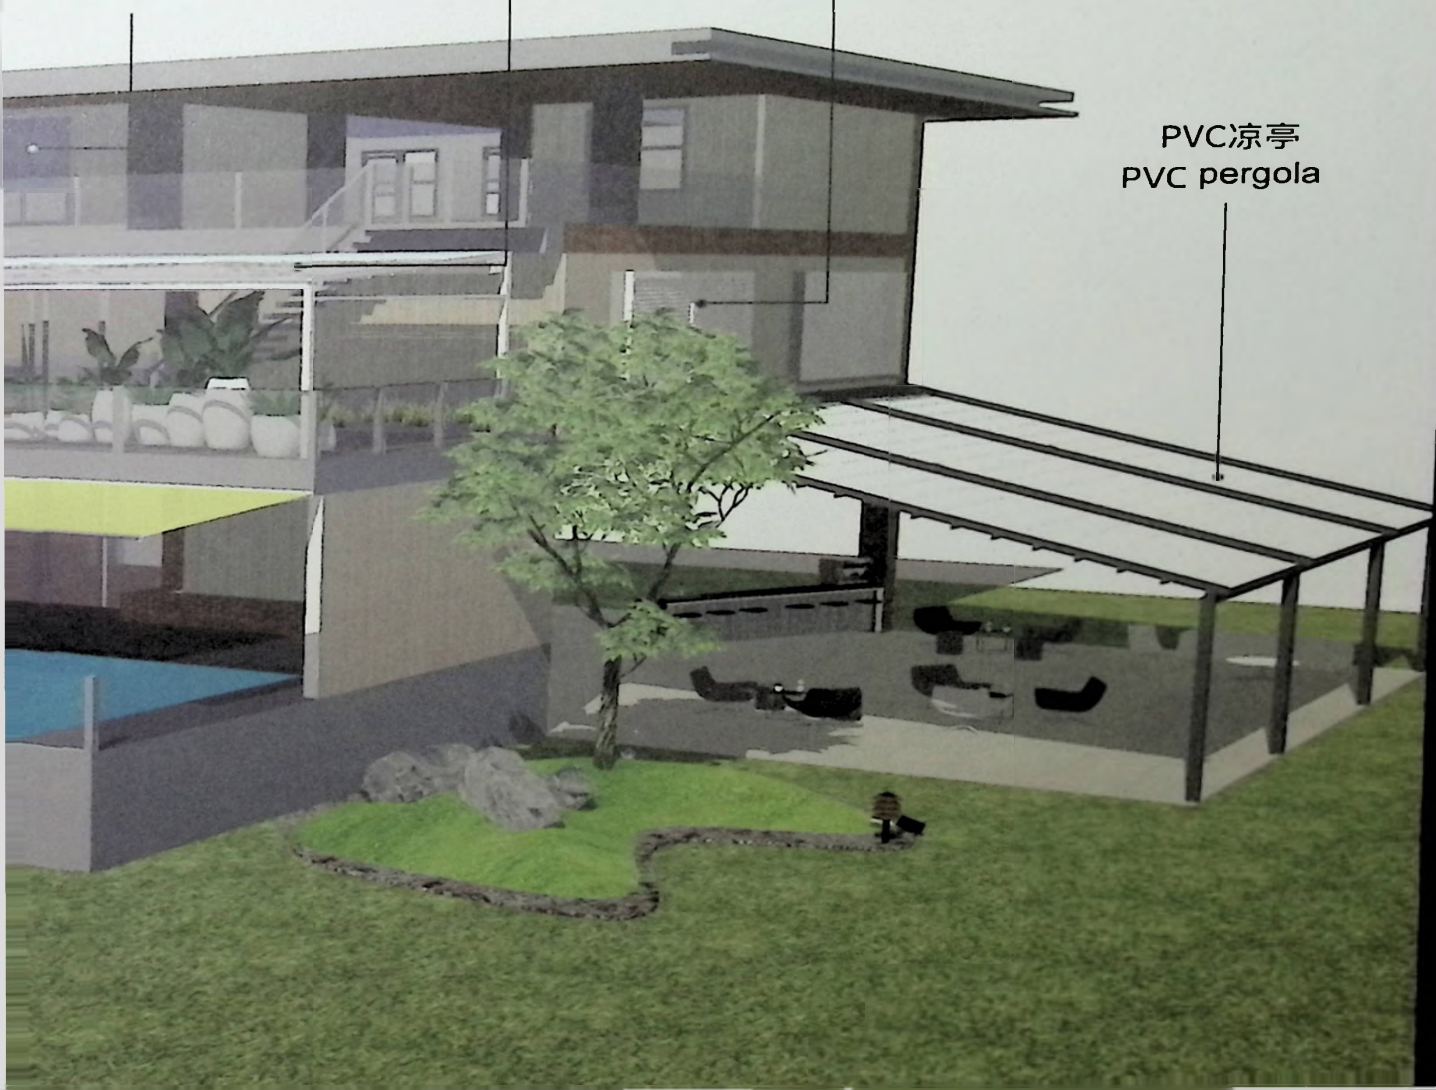

尚潮智能遮阳产品

SUNC INTELLIGENT SUNSHADE PRODUCTS

户外庭院系列

高端智能遮阳生态房缔造者

户外凉亭遮阳解决方案

OVERALL BUILDING SHADING SOLUTION

关于尚潮

上海尚潮遮阳是一家集研发生产高端庭院凉亭，遮阳产品的专业品牌，产品沿用着德国设计理念，欧洲工艺标准，严谨认真的服务态度给用户带来高品质产品同时，更将户外防雨百叶凉亭（生态房），PVC折叠防雨棚，防风卷帘，移动阳光房等注入科技，时尚，简约的理念融入休闲生活中，获得了广大用户的赞许和肯定。

ABOUT US

Shanghai Sunc Sunshade is a professional brand of research and development and production of high-end courtyard pavilion and sunshade products. The products follow the German design concept, European process standards, rigorous and serious service attitude to bring users high quality products, and at the same time, the outdoor rainproof louvered pavilion (eco-room), PVC folding rain shelter, windproof shutter, mobile sunroom, etc. inject technology, fashion, simplicity into the concept of leisure life. We have won the praise and affirmation of the majority of users.

PVC凉亭
PVC pergola

SD90百叶
SD90 louvre

电动卷帘（罩壳款）
Motorized roller blinds
(with cover)

PVC凉亭
PVC pergola

电动休闲空间

ELECTRIC LEISURE SPACE SYSTEM

▶ 防雨百叶阳光房系统

RAIN-PROOF LOUVERED SUNLIGHT ROOM SYSTEM

打开LED灯时，不受外界恶劣天干扰，室内又形成一个温馨的密闭生活空间。

The louver system blades can be rotated at multiple angles of 0-135° to ensure that the indoor light adapts to changes in the sun's rays.

In rainy days, when the louver system is closed, a waterproof top surface will be formed, and the integrated drainage system allows rainwater to flow through the columns and drain.