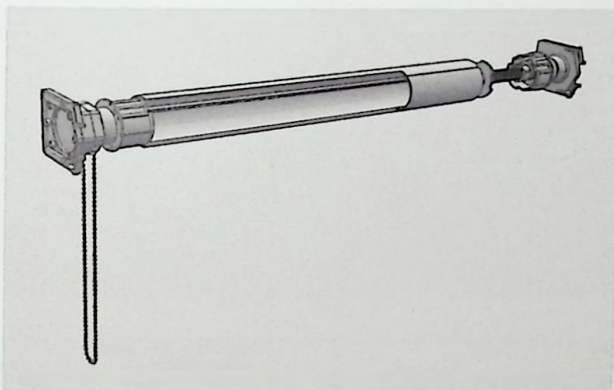

▶ 弹簧防风帘系统

SPRING WINDPROOF ROLLER SHUTTERS SYSTEM

自动弹簧卷帘系统，内置平衡器系统，轻轻一推即可上升，简便快捷；
Automatic spring roller blind system, built-in balancer system, can rise with a light push, simple and fast;

▶ 拉珠防风帘系统

PULL BEAD WINDPROOF ROLLER SHUTTERS SYSTEM