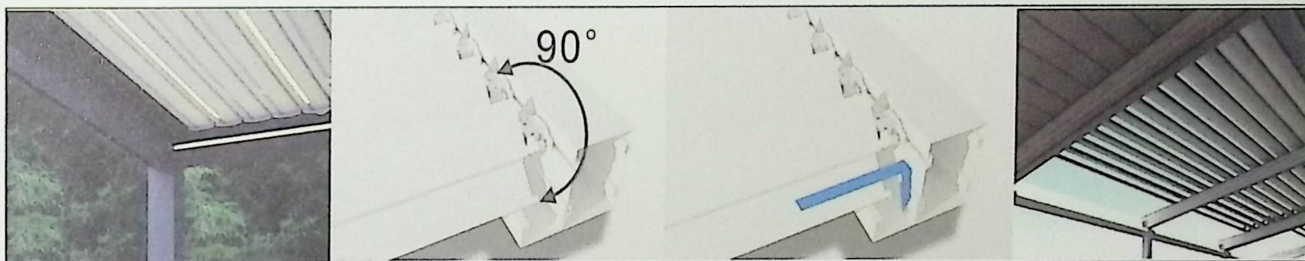

智能控制
Intelligent Control

环保节能
Energy Saving

遮阳隔热
Shading & Insulation Heat

通风
Ventilation

遮风挡雨
Keep Out Wind & Rain

阻燃
Flame Retardant

百叶系统叶片可在0-135°多角度旋转，确保室内光线适应太阳光线的变化。

在雨天，当百叶系统关闭后会形成一个防水顶面，集成排水系统使雨水流经立柱而排出。

打开LED灯时，不受外界恶劣天干扰，室内又形成一个温馨的密闭生活空间。

The louver system blades can be rotated at multiple angles of 0-135° to ensure that the indoor light adapts to changes in the sun's rays.

In rainy days, when the louver system is closed, a waterproof top surface will be formed, and the integrated drainage system allows rainwater to flow through the columns and drain.

When the LED light is turned on, it is not disturbed by the bad weather outside, and a warm and closed living space is formed indoors.

■ 地面支撑式 Ground-supported

■ 双边立柱式 Bilateral column type

■ 单边立柱式 Unilateral column