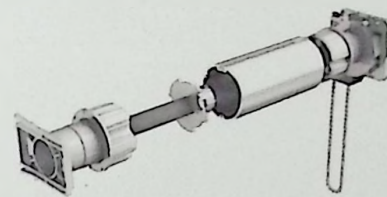

▶ 弹簧防风帘系统

SPRING WINDPROOF ROLLER SHUTTERS SYSTEM

自动弹簧卷帘系统，内置平衡器系统，轻轻一推即可上升，简便快捷；
Automatic spring roller blind system, built-in balancer system, can rise with a light push, simple and fast;

▶ 拉珠防风帘系统

PULL BEAD WINDPROOF ROLLER SHUTTERS SYSTEM