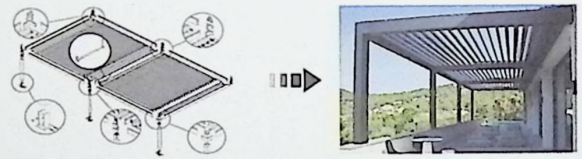

打开LED灯时，不受外界恶劣天干扰，室内又形成一个温馨的密闭生活空间。

The louver system blades can be rotated at multiple angles of 0-135° to ensure that the indoor light adapts to changes in the sun's rays.

In rainy days, when the louver system is closed, a waterproof top surface will be formed, and the integrated drainage system allows rainwater to flow through the columns and drain.

When the LED light is turned on, it is not disturbed by the bad weather outside, and a warm and closed living space is formed indoors.

■ 地面支撑式 Ground-supported

■ 双边立柱式 Bilateral column type

■ 单边立柱式 Unilateral column

■ 壁挂式 Wall-mounted

■ 卡墙式 Card wall

技术参数

TECHNICAL PARAMETER

最大规格(单幅): Maximum specification (single frame)	百叶方向4500mmX枢轴方向6000mm, 高度2800mm/倾斜度0° Louver direction 4500mmX pivot direction 6000mm, height 2800mm/tilt 0°
雨水强度 Rain intensity:	可处理0.04至0.05升/秒/平方米持续降雨强度 Can handle 0.04 to 0.05 l/sec/m2 continuous rainfall intensity
控制 control:	电机智能控制, 可配合电脑、平板电脑及智能手机进行操控 Intelligent motor control, which can be controlled by computer, tablet and smart phone
抗风性能 Wind resistance:	可抵御高达120公里/小时的风力 Can withstand winds up to 120 km/h
抗雪性能 Snow resistance:	可承担110干克/平方米的降雪 Can bear snowfall of 110 dry g/m2
电机控制 motor control:	电动驱动, 手动驱动, 可通过遥控、控制面板进行控制 Electric drive, manual drive, which can be controlled through remote control and control panel