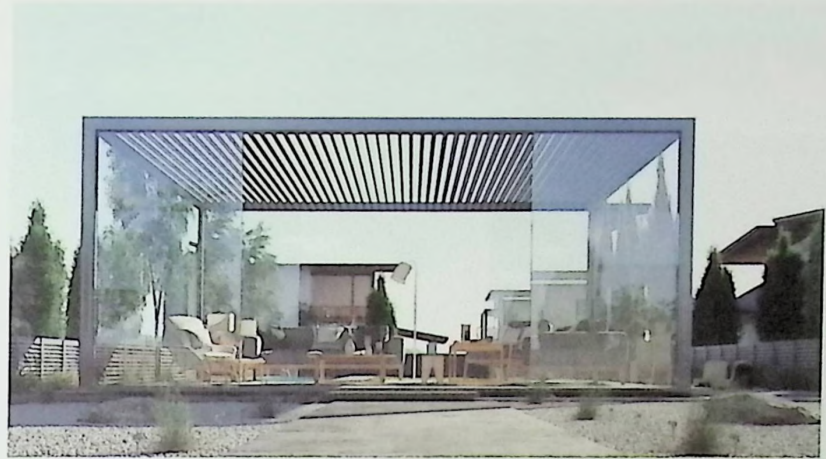

Sliding glass partition door system

推拉玻璃隔断门系统

- 无框玻璃隔断
- 无框玻璃推拉门
- Frameless glass partition
- Frameless glass sliding door