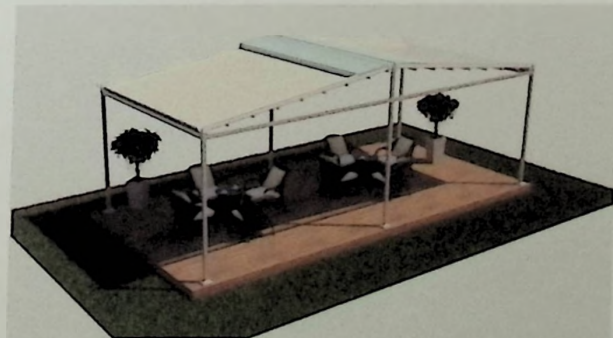

This product is a facade exterior sunshade roller blind system with ideal wind resistance. The product integrates a sophisticated zipper system, fully windproof. When the translucent fabric is closed, it can ensure a comfortable and pleasant indoor temperature. It can also retain a wide view of the outside world and effectively avoid mosquitoes.

单格
Single grid

双格
Double grid

三格
Three grid

移动阳光房

MOBILE SUNSHINE ROOM

L型阳光房 / L-shaped Sunshine Room

F型阳光房 / F-shaped Sunshine Room

U型阳光房 / U-shaped Sunshine Room

M型阳光房 / M-shaped Sunshine Room

产品场景

PRODUCT SCENARIO

部分案例

PART OF THE CASE SERIES

户外折叠式PVC雨篷

PVC PERGOLA

PVC PERGOLA