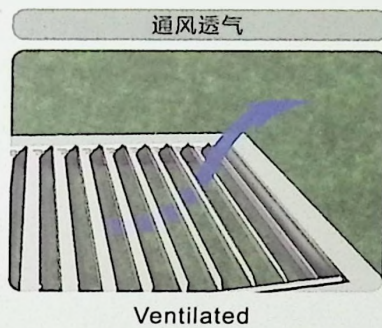

打开LED灯时，不受外界恶劣天干扰，室内又形成一个温馨的密闭生活空间。

The louver system blades can be rotated at multiple angles of 0-135° to ensure that the indoor light adapts to changes in the sun's rays.

In rainy days, when the louver system is closed, a waterproof top surface will be formed, and the integrated drainage system allows rainwater to flow through the columns and drain.

When the LED light is turned on, it is not disturbed by the bad weather outside, and a warm and closed living space is formed indoors.

■ 地面支撑式 Ground-supported

■ 双边立柱式 Bilateral column type

■ 单边立柱式 Unilateral column

■ 壁挂式 Wall-mounted

■ 卡墙式 Card wall

技术参数

TECHNICAL PARAMETER

最大规格(单幅): Maximum specification (single frame)	百叶方向4500mmX枢轴方向6000mm, 高度2800mm/倾斜度0° Louver direction 4500mmX pivot direction 6000mm, height 2800mm/tilt 0°
雨水强度 Rain intensity:	可处理0.04至0.05升/秒/平方米持续降雨强度 Can handle 0.04 to 0.05 l/sec/m2 continuous rainfall intensity
控制 control:	电机智能控制, 可配合电脑、平板电脑及智能手机进行操控 Intelligent motor control, which can be controlled by computer, tablet and smart phone
抗风性能 Wind resistance:	可抵御高达120公里/小时的风力 Can withstand winds up to 120 km/h
抗雪性能 Snow resistance:	可承担110干克/平方米的降雪 Can bear snowfall of 110 dry g/m2
电机控制 motor control:	电动驱动, 手动驱动, 可通过遥控、控制面板进行控制 Electric drive, manual drive, which can be controlled through remote control and control panel