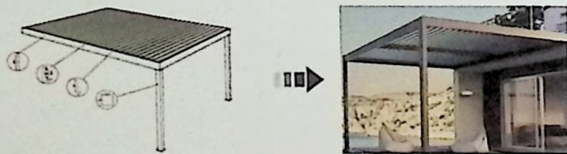

When the LED light is turned on, it is not disturbed by the bad weather outside, and a warm and closed living space is formed indoors.

■ 地面支撑式 Ground-supported

■ 双边立柱式 Bilateral column type

■ 单边立柱式 Unilateral column

■ 壁挂式 Wall-mounted

■ 卡墙式 Card wall

技术参数

TECHNICAL PARAMETER

最大规格(单幅): Maximum specification (single frame)	百叶方向4500mmX枢轴方向6000mm, 高度2800mm/倾斜度0° Louver direction 4500mmX pivot direction 6000mm, height 2800mm/tilt 0°
雨水强度 Rain intensity:	可处理0.04至0.05升/秒/平方米持续降雨强度 Can handle 0.04 to 0.05 l/sec/m2 continuous rainfall intensity
控制 control:	电机智能控制, 可配合电脑、平板电脑及智能手机进行操控 Intelligent motor control, which can be controlled by computer, tablet and smart phone
抗风性能 Wind resistance:	可抵御高达120公里/小时的风力 Can withstand winds up to 120 km/h
抗雪性能 Snow resistance:	可承担110干克/平方米的降雪 Can bear snowfall of 110 dry g/m2
电机控制 motor control:	电动驱动, 手动驱动, 可通过遥控、控制面板进行控制 Electric drive, manual drive, which can be controlled through remote control and control panel