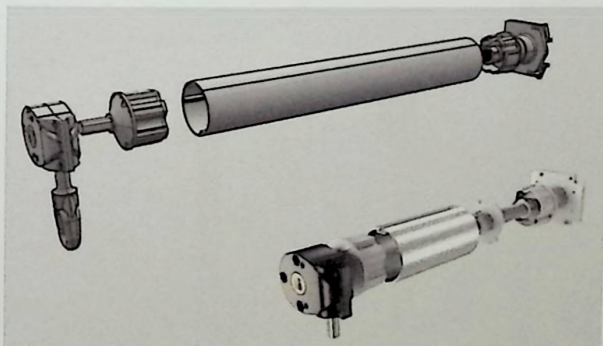

▶ 手摇防风帘系统

HAND SHAKE WINDPROOF ROLLER SHUTTERS SYSTEM

B09-C
减速比1:9

B11-C
减速比1:11

B12-C
减速比1:12

B16-C
减速比1:16

1:9 / 1:11 / 1:12 / 1:16 的变速箱系统

铝合金外壳、金属蜗杆、铜涡轮、内置多个轴承系统低阻尼，寿命长，负载力超过50kg；
Aluminum alloy shell, metal worm, copper turbine, built-in multiple bearing systems, low damping, long life, load force over 50kg;