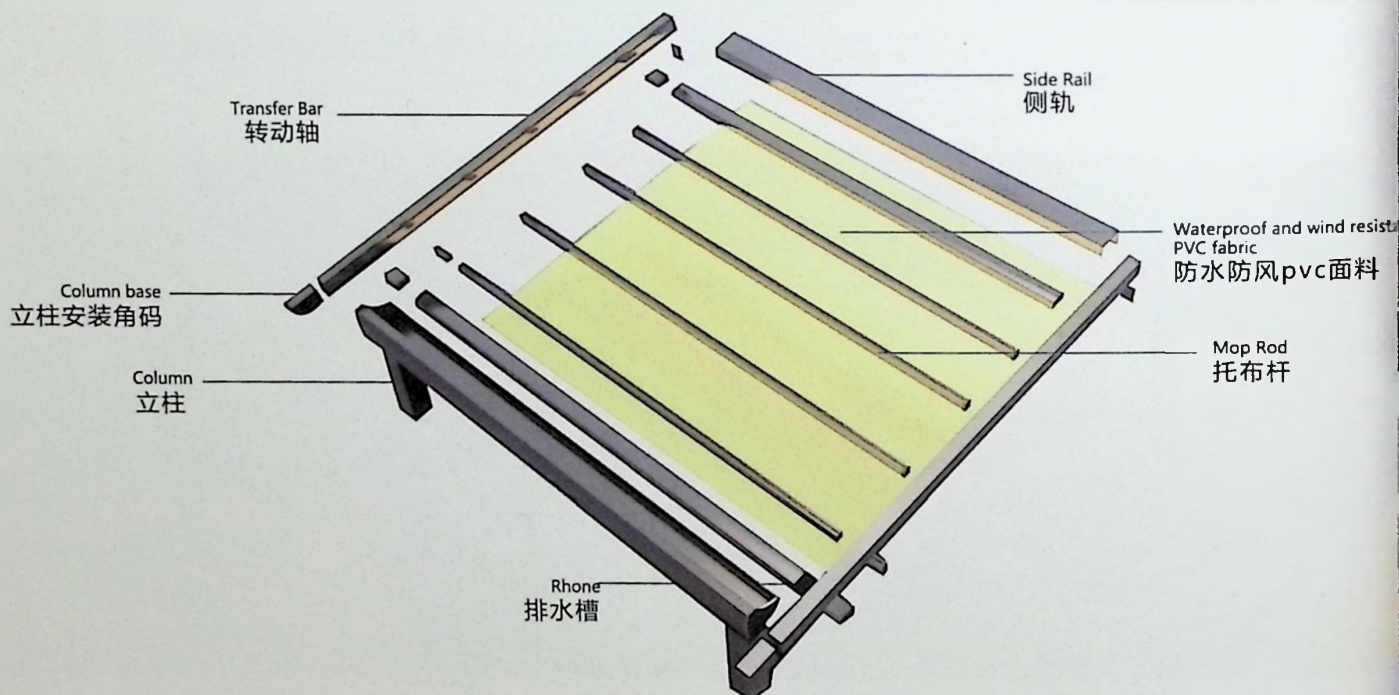

▶ 超长电动防风卷帘

EXTRA-LONG ELECTRIC WINDPROOF ROLLER SHUTTER

加长拼接款卷帘具有便捷性, 罩盒和下轨通过接波条连接, 解决高楼层拿不上去, 可进行现场拼接。
Extended splicing model roller blinds have the convenience that the cover box and the lower rail are connected by splicing strips, solving the problem that high floors cannot be taken up and can be spliced on site.

WINDPROOF ROLLER SHUTTER

防风帘

户外折叠式防雨天幕

OUTDOOR FOLDING RAINPROOF CANOPY

户外折叠式防雨天幕是近乎完美的中级户外遮阳系统，拥有牢固的结构，能够做到完全防御，是大型户外场所最好的选择。

Outdoor foldable rainproof canopy is a nearly perfect intermediate outdoor sunshade system. It has a solid structure and can be completely defensive. It is the best choice for large outdoor places.