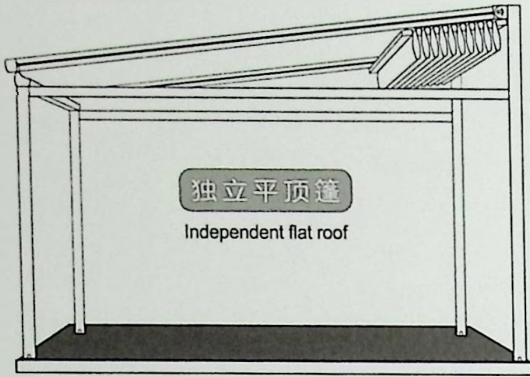

▶ 超长电动防风卷帘

EXTRA-LONG ELECTRIC WINDPROOF ROLLER SHUTTER

加长拼接款卷帘具有便捷性, 罩盒和下轨通过接波条连接, 解决高楼层拿不上去, 可进行现场拼接。
Extended splicing model roller blinds have the convenience that the cover box and the lower rail are connected by splicing strips, solving the problem that high floors cannot be taken up and can be spliced on site.

WINDPROOF ROLLER SHUTTER

防风帘

户外折叠式防雨天幕

OUTDOOR FOLDING RAINPROOF CANOPY

户外折叠式防雨天幕是近乎完美的中级户外遮阳系统，拥有牢固的结构，能够做到完全防御，是大型户外场所最好的选择。

Outdoor foldable rainproof canopy is a nearly perfect intermediate outdoor sunshade system. It has a solid structure and can be completely defensive. It is the best choice for large outdoor places.

适合场所：如屋顶露台、露天酒吧、餐厅&咖啡厅、花园、别墅庭院、仓储区、开放式通道等。

Suitable places: such as roof terraces, open-air bars, restaurants & cafes, gardens, villa courtyards, storage areas, open passages, etc.

尊享版 EXCLUSIVE EDITION