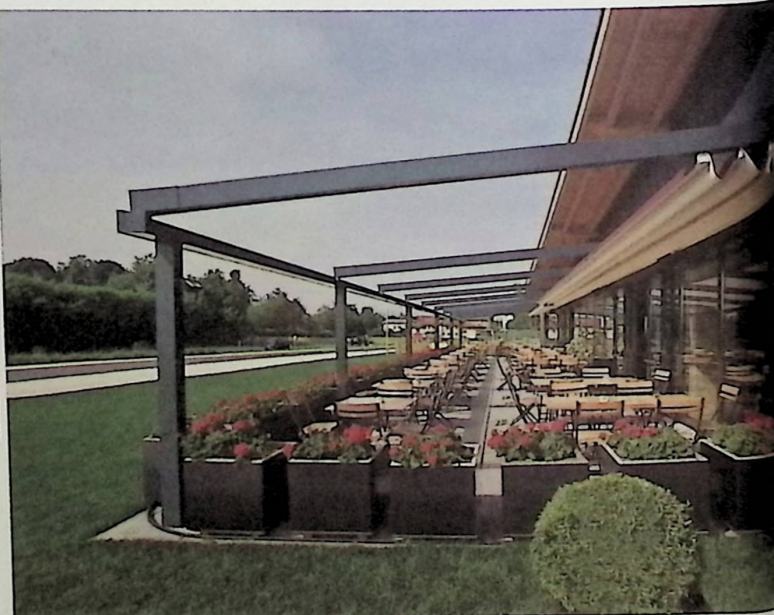

This product is a facade exterior sunshade roller blind system with ideal wind resistance. The product integrates a sophisticated zipper system, fully windproof. When the translucent fabric is closed, it can ensure a comfortable and pleasant indoor temperature. It can also retain a wide view of the outside world and effectively avoid mosquitoes.

单格
Single grid

双格
Double grid

三格
Three grid

移动阳光房

MOBILE SUNSHINE ROOM

L型阳光房 / L-shaped Sunshine Room

F型阳光房 / F-shaped Sunshine Room

U型阳光房 / U-shaped Sunshine Room

M型阳光房 / M-shaped Sunshine Room

产品场景

PRODUCT SCENARIO

部分案例

PART OF THE CASE SERIES

户外折叠式PVC雨篷

PVC PERGOLA

PVC PERGOLA

户外折叠式PVC雨篷

防风帘

WINDPROOF ROLLER SHUTTER

WINDPROOF ROLLER SHUTTER **防风帘**

铝合金百叶凉亭

ALUMINIUM PERGOLA

LEADING THE FASHION TREND OF THE SUNSHADE

SUNC SUNSHADE