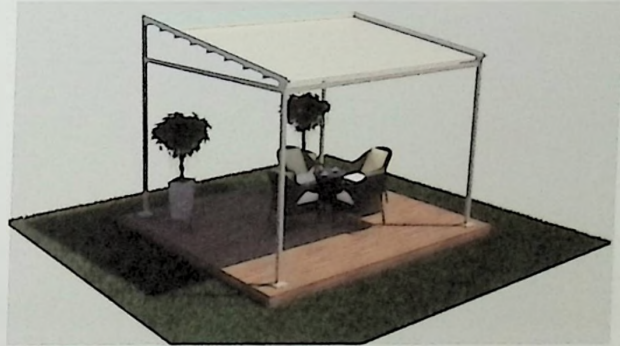

地面独立支撑式 / Ground independent support

立柱支撑四个或更多，以加强结构。
The columns support four or more to strengthen the structure.