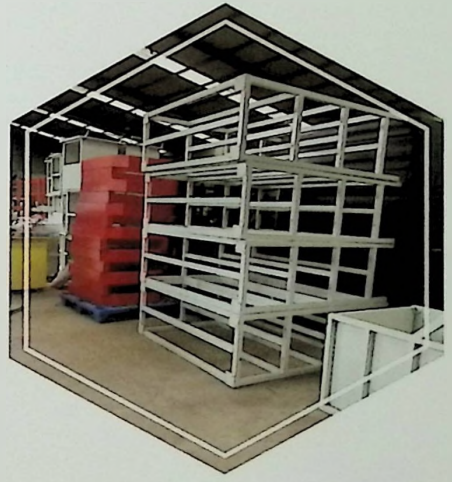

The company mainly produces door and window display racks, door and window testing equipment, door and window commissioning racks, door and window worktables, tool cars, profile turnover cars, window sash turnover cars, rotary worktables, waste carts, aluminum profile intelligent ferry cars and other door and window supporting products, with 2 professional R & D personnel, 18 technical welders, 3 administrative personnel, 6 NC operators and 28 sales personnel, There are 5 CNC laser cutting machines, 3 CNC bending machines and 4 sets of machines, with an annual output value of about 800 tons. We sincerely hope that Ctrip will win win-win results in door and window enterprises all over the country.

车间样貌

Workshop appearance

创意设计完美结合
ONE 巧夺天工

拒绝平庸
拒绝粗制滥造
让产品焕发新生
让时间见证本色
风格随心表达
态度随心回归

编号	QZ-9901A#
产品名称	QZ系双边四层铝材分料周转车
产品尺寸	长1800 × 宽1120 × 高1700
功能	边框型材周转车

STRICT
CRAFTSMAN PURSUIT
严谨工艺 工匠追求

看似简单无奇
实际却极为精细，无论实
用性还是美观度都无与伦比而不凡

编号	QZ-9901B#
产品名称	QZ系双边四层铝材分料周转车
产品尺寸	长1800 × 宽1120 × 高1700
功能	边框型材周转车

BEAUTIFUL
LIFE ENJOYMENT

简约的设计理念，细腻、精致的做工
Simple design concept, exquisite and exquisite workmanship

美好生活 从此开始
Good life starts from now on