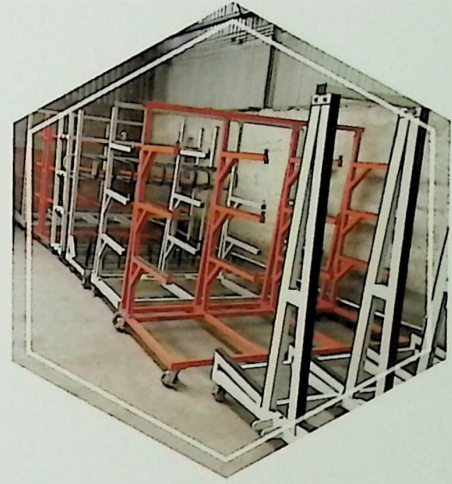

车间样貌

Workshop appearance