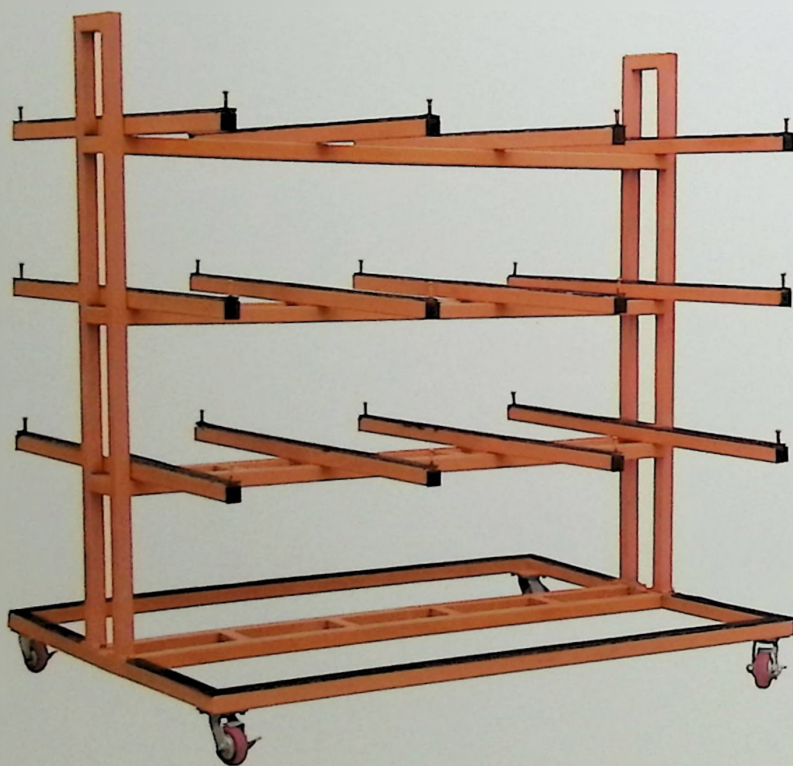

The company mainly produces door and window display racks, door and window testing equipment, door and window commissioning racks, door and window worktables, tool cars, profile turnover cars, window sash turnover cars, rotary worktables, waste carts, aluminum profile intelligent ferry cars and other door and window supporting products, with 2 professional R & D personnel, 18 technical welders, 3 administrative personnel, 6 NC operators and 28 sales personnel, There are 5 CNC laser cutting machines, 3 CNC bending machines and 4 sets of machines, with an annual output value of about 800 tons. We sincerely hope that Ctrip will win win-win results in door and window enterprises all over the country.

车间样貌

Workshop appearance

创意设计完美结合
ONE 巧夺天工

拒绝平庸
拒绝粗制滥造
让产品焕发新生
让时间见证本色
风格随心表达
态度随心回归

编号	QZ-9901A#
产品名称	QZ系双边四层铝材分料周转车
产品尺寸	长1800 × 宽1120 × 高1700
功能	边框型材周转车

STRICT
CRAFTSMAN PURSUIT
严谨工艺 工匠追求

看似简单无奇
实际却极为精细，无论实
用性还是美观度都无与伦比而不凡

编号	QZ-9901B#
产品名称	QZ系双边四层铝材分料周转车
产品尺寸	长1800 × 宽1120 × 高1700
功能	边框型材周转车

BEAUTIFUL
LIFE ENJOYMENT

简约的设计理念，细腻、精致的做工
Simple design concept, exquisite and exquisite workmanship

美好生活 从此开始
Good life starts from now on